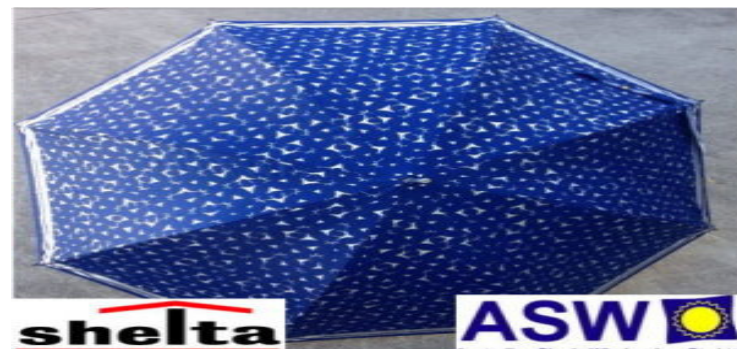

Fibreglass Frame

Wind Release Vent

Weighs less than 1kg

Colours Available

Solid Colours – Black

Two Tone – Red/Black, Black/White

Folding Umbrellas

(3010) LYREBIRD UPF 50+ - \$29

(RU-SH3010)

98cm Diameter

26cm x 6cm x 6cm when closed

Straight Handle

UPF 50+ (98% UV Protection)

Perfect for Walkers

Weighs less than 500grams

Silver with Lyrebird Border Outside (Black with Lyrebird Border Inside)