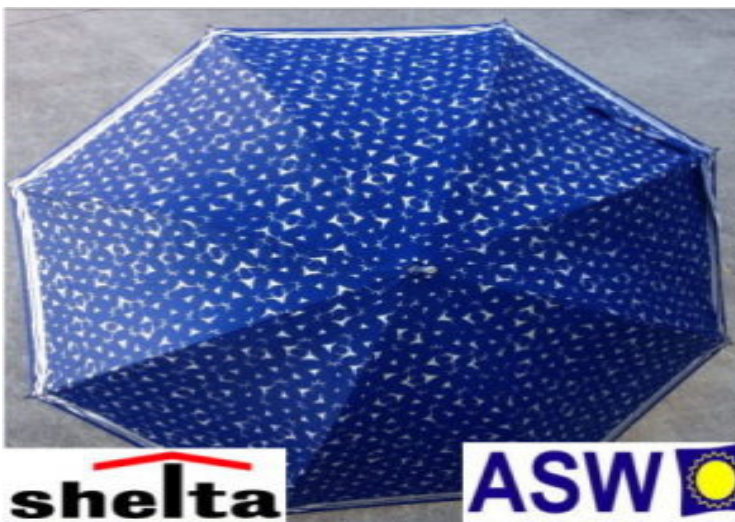

(RU-SH1999)

104cm Diameter

90cm x 13cm x 5cm when closed

Crook Handle

Matt Silver Anodized Frame and Handle

UPF 50+ (98% UV Protection)

Perfect for Walkers

Weighs less than 500grams

Colours Available

Silverado Pattern Outside, (Silver Inside)

Silverado is an Umbrella Monogram in Silver on Black background

(2100) SILVER DAWN UPF 50+ - \$29

(RU-SH2100)

104cm Diameter

90cm x 13cm x 5cm when closed

Crook Handle

Black Frame and Handle

UPF 50+ (98% UV Protection)

Perfect for Walkers

Weighs less than 500grams

Colours Available

Navy Border fading to Silver on top, Silver border fading to Navy inside

(2113) CANCER COUNCIL UPF 50+ - \$29

(RU-SH2113)

104cm Diameter

90cm x 13cm x 5cm when closed

Crook Handle

UPF 50+ (98% UV Protection)

Perfect for Walkers

Colours Available

Blue Daffodil Pattern Outside, Silver Inside