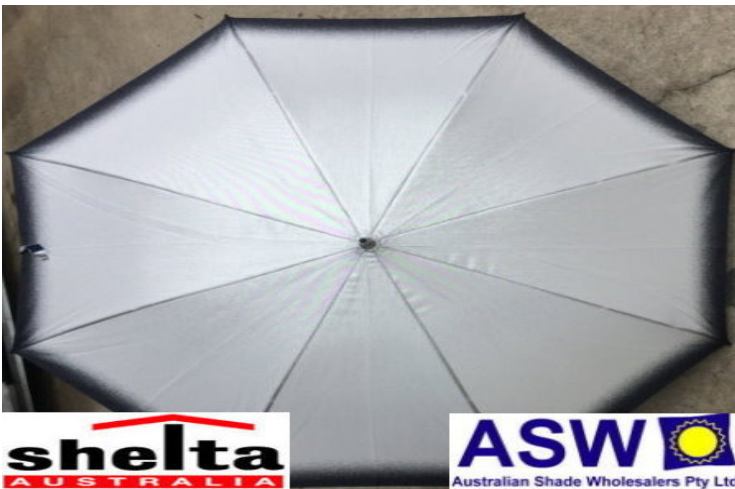

104cm Diameter

90cm x 13cm x 5cm when closed

Crook Handle

16 Rib Frame

Weighs less than 500grams

Colours Available

Rainbow - 16 Different Colour Panels

(1999) SILVERADO UPF 50+ - \$29

(RU-SH1999)

104cm Diameter

90cm x 13cm x 5cm when closed

Crook Handle

Matt Silver Anodized Frame and Handle

UPF 50+ (98% UV Protection)

Perfect for Walkers

Weighs less than 500grams

Colours Available

Silverado Pattern Outside, (Silver Inside)

Silverado is an Umbrella Monogram in Silver on Black background

(2100) SILVER DAWN UPF 50+ - \$29

(RU-SH2100)

104cm Diameter

90cm x 13cm x 5cm when closed