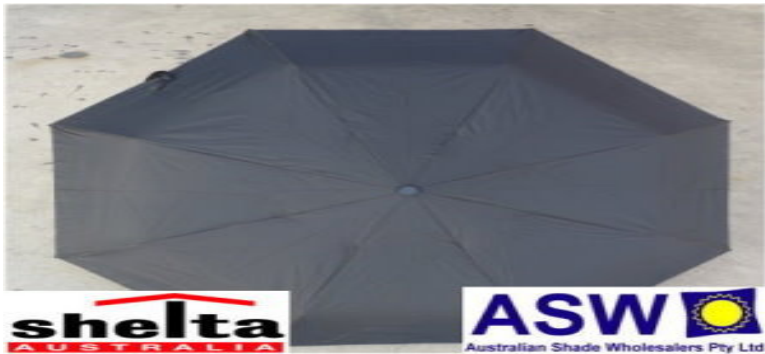

Black Outside/Silver Inside

(6999) SUPERSIZE FOLDING UPF 25 - \$29

(RU-SH6999)

124cm Diameter

37cm x 12cm x 5cm when closed

Crook Handle (Rubber Coated)

Auto Open and Close

UPF 25 (96% UV Protection)