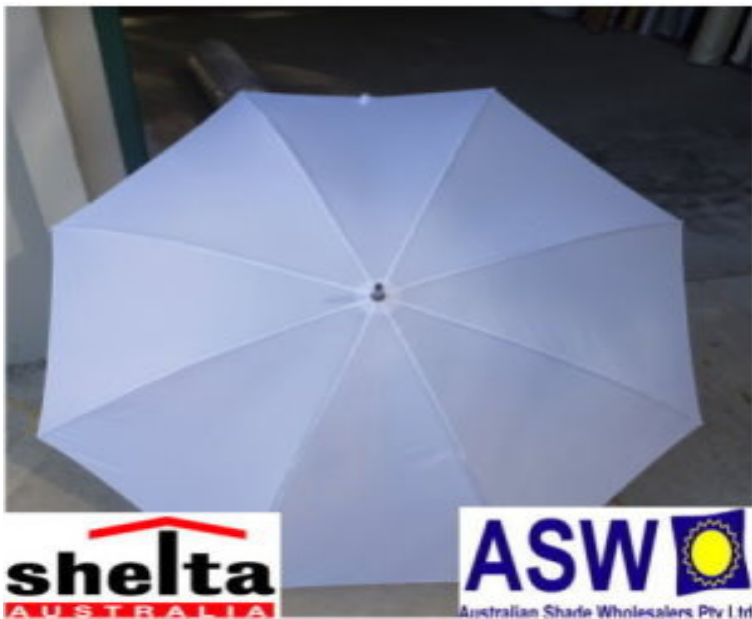

Golf Umbrellas

BOGEY GOLF - $19

(RU-SHGB)

130cm Diameter

105cm x 5cm x 5cm when closed

Straight Handle

Weighs less than 1kg

Colours Available

Solid Colours – Black, White

Two Tone – Red/White, Red/Black, Royal/Yellow, Green/Yellow, Red/Yellow, Black/White, Red/Green, Maroon/White, Royal/Black

Three Tone – Red/White/Blue