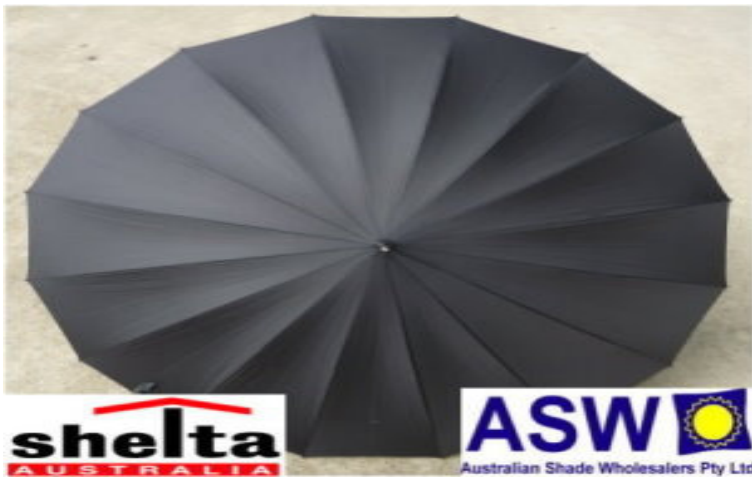

Crook Handle

Black Frame and Handle

UPF 50+ (98% UV Protection)

Perfect for Walkers

Weighs less than 500grams

Colours Available

Navy Border fading to Silver on top, Silver border fading to Navy inside

(2113) CANCER COUNCIL UPF 50+ - \$29

(RU-SH2113)

104cm Diameter

90cm x 13cm x 5cm when closed

Crook Handle

UPF 50+ (98% UV Protection)

Perfect for Walkers

Colours Available

Blue Daffodil Pattern Outside, Silver Inside