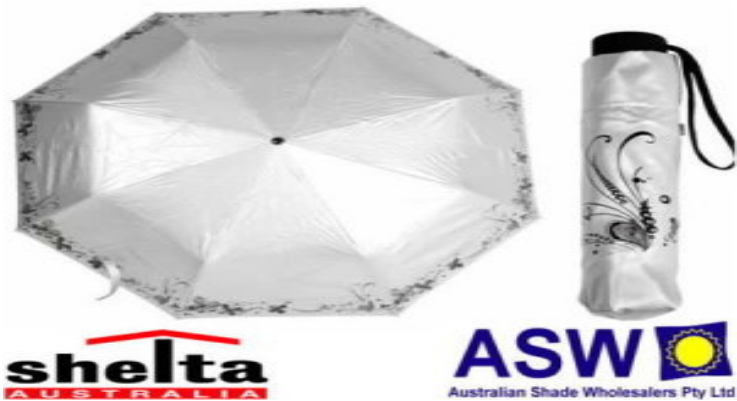

Fibreglass Frame

Wind Release Vent

Weighs less than 1kg

Colours Available

Solid Colours – Black

Two Tone – Red/Black, Black/White

Folding Umbrellas

(3010) LYREBIRD UPF 50+ - \$29

(RU-SH3010)

98cm Diameter

26cm x 6cm x 6cm when closed

Straight Handle

UPF 50+ (98% UV Protection)

Perfect for Walkers

Weighs less than 500grams

Silver with Lyrebird Border Outside (Black with Lyrebird Border Inside)