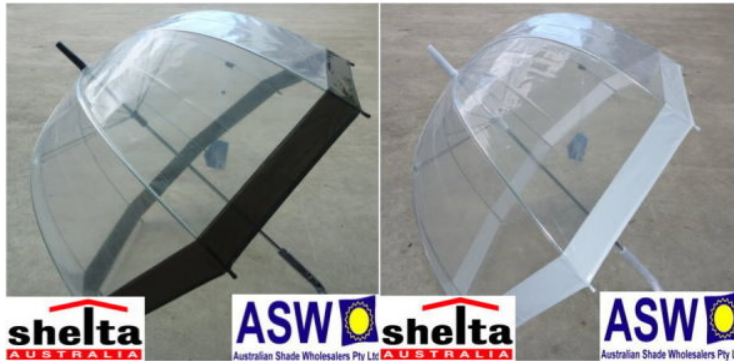

PERSONAL RAIN & SUN UMBRELLAS

The Shade Centre stocks a wide range of Shelta personal Rain, Sun and Golf Umbrellas

Long Handle Umbrellas

(1339) BIRDCAGE UMBRELLA - \$19

(RU-SH1339)

85cm Diameter

90cm x 13cm x 5cm when closed

Crook Handle

Perfect for Weddings

Weighs less than 500grams

Colours Available

Clear with Black Border

(1359) LONG HANDLE UPF 50+ - \$29

(RU-SH1359)

104cm Diameter

90cm x 13cm x 5cm when closed

Crook Handle

Double Layer Material

UPF 50+ (98% UV Protection)

Perfect for Walkers

Weighs less than 500grams

Colours Available

Cherries (Black Inside)