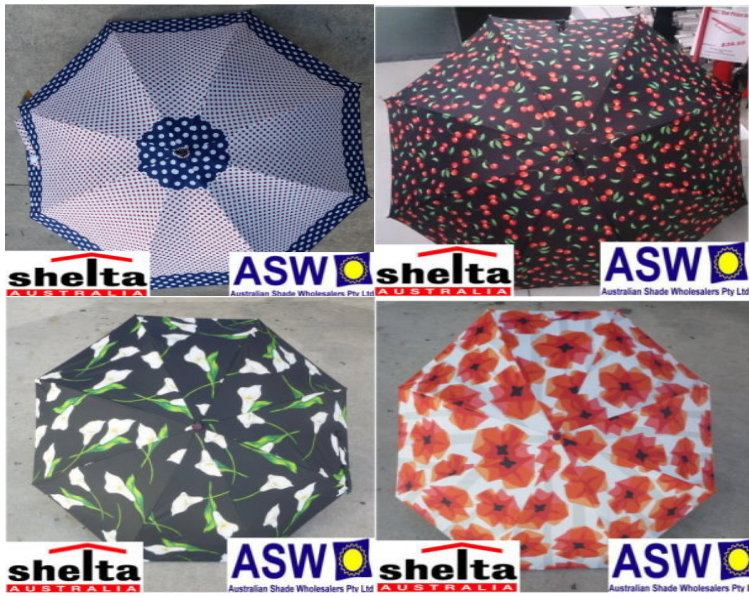

(RU-SH3010)

98cm Diameter

26cm x 6cm x 6cm when closed

Straight Handle

UPF 50+ (98% UV Protection)

Perfect for Walkers

Weighs less than 500grams

Silver with Lyrebird Border Outside (Black with Lyrebird Border Inside)

Blue Daffodil Pattern Outside, Silver Inside

(3020) FOLDING UPF 50+ - \$29

(RU-SH3020)

107cm Diameter

30cm x 7cm x 7cm when closed

Straight Handle

Auto Open/Close of Canopy

UPF 50+ (98% UV Protection)

Good for Walkers

Weighs less than 500grams

Black Outside/Silver Inside

(3359) MINI MAXI UPF 50+ - \$29

(RU-SH3359)

98cm Diameter

28cm x 8cm x 8cm when closed

Straight Handle