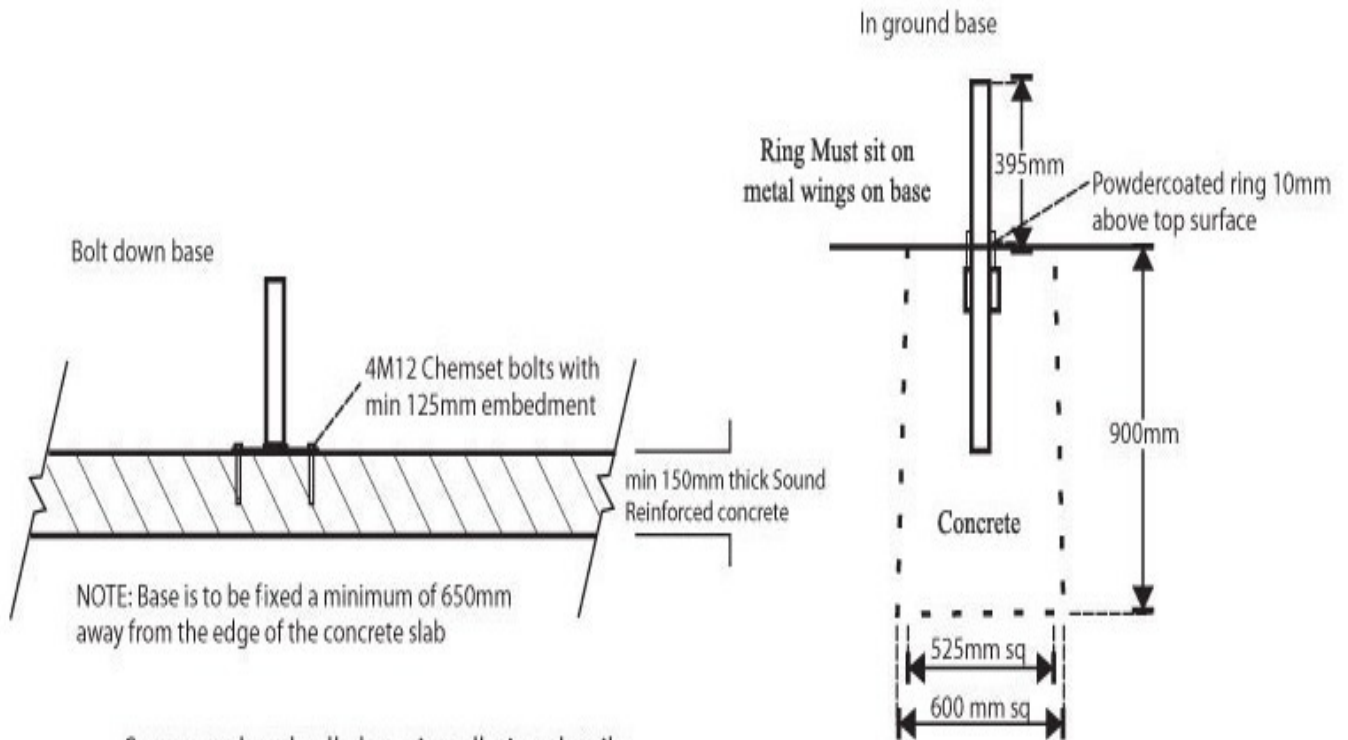

MASTERSHADE CANTILEVER UMBRELLA BASE INSTALLATION INSTRUCTIONS

Approximate Measurements subject to change.

Suggested umbrella base installation details
when installing in fill material or poor soil conditions refer to structural engineer for foundation design requirements